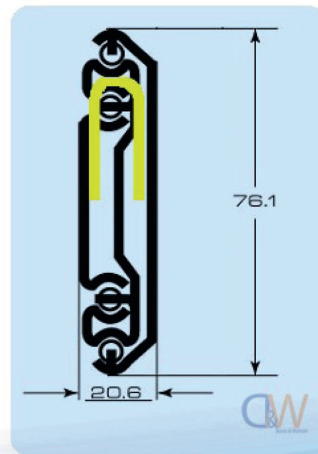

- Available in lengths 356mm - 2007mm
- Zinc Plated
- Full Extension
- Simple installation
- Weight rating based on 500mm square drawer

Part No	Closed Length	Extension	Carrying Capacity
DS0083	356mm	356mm	227kg's
DS0084	406mm	406mm	227kg's
DS0085	457mm	457mm	227kg's
DS0086	508mm	508mm	227kg's
DS0087	559mm	559mm	227kg's
DS0088	610mm	610mm	227kg's
DS0089	660mm	660mm	227kg's
DS0090	711mm	711mm	227kg's
DS0091	762mm	762mm	227kg's
DS0092	813mm	813mm	215kg's
DS0093	864mm	864mm	210kg's
DS0094	914mm	914mm	205kg's
DS0095	964mm		
DS0096	1016mm	1016mm	200kg's
DS0097	1067mm	1067mm	190kg's
DS0098	1118mm	1118mm	185kg's
DS0099	1169mm	1169mm	180kg's
DS0100	1219mm	1219mm	175kg's
DS0101	1321mm	1321mm	170kg's
DS0102	1372mm	1372mm	165kg's
DS0103	1422mm	1422mm	160kg's
DS0104	1473mm	1473mm	155kg's
DS0105	1524mm	1524mm	150kg's
DS0106	1600mm	1600mm	130kg's
DS0107	1702mm	1702mm	110kg's
DS0108	1804mm	1804mm	90kg's
DS0109	1905mm	1905mm	70kg's
DS0110	2007mm	2007mm	50kg's

Features:

- Available in lengths 356mm - 1524mm
- Zinc Plated
- Full Extension
- Simple installation
- Lock in, Lock out
- Weight rating based on 500mm square drawer

Part No	Closed Length	Extension	Carrying Capacity
DS0111	356mm	356mm	227kg's
DS0112	406mm	406mm	227kg's
DS0113	457mm	457mm	227kg's
DS0114	508mm	508mm	227kg's
DS0115	559mm	559mm	227kg's
DS0116	610mm	610mm	227kg's
DS0117	660mm	660mm	227kg's
DS0118	711mm	711mm	227kg's
DS0119	762mm	762mm	227kg's
DS0120	813mm	813mm	215kg's
DS0121	864mm	864mm	210kg's
DS0122	914mm	914mm	205kg's
DS0123	964mm		
DS0124	1016mm	1016mm	200kg's
DS0125	1067mm	1067mm	190kg's
DS0126	1118mm	1118mm	185kg's
DS0127	1169mm	1169mm	180kg's
DS0128	1219mm	1219mm	175kg's
DS0129	1321mm	1321mm	170kg's
DS0130	1372mm	1372mm	165kg's
DS0131	1422mm	1422mm	160kg's
DS0132	1473mm	1473mm	155kg's
DS0133	1524mm	1524mm	150kg's