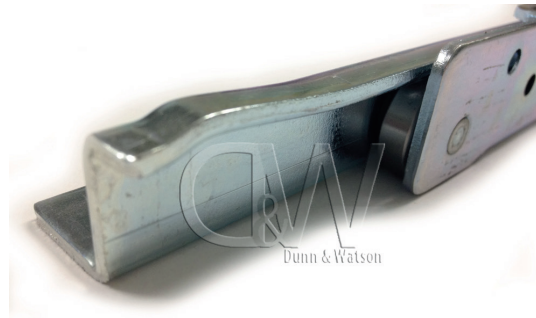

100kg Soft Roller Drawer Slides - Base Mount:

Suitable for carrying loads up to 100kg. Medium duty drawer slide that provides superior protection in dusty or dirty environments as they operate off sealed bearings.

Features:

- Available in lengths 500mm - 1000mm
- Galvanised
- 3/4 Extension
- Simple installation

Part No.	Closed Length	Extension	Carrying Capacity
DS0050	500mm	400mm	100kg's
DS0051	600mm	500mm	90kg's
DS0052	700mm	590mm	80kg's
DS0053	800mm	680mm	70kg's
DS0054	900mm	770mm	60kg's
DS0055	1000mm	860mm	50kg's
DS0153	1150mm	1060mm	50kg's
DS0154	1300mm	1170mm	50kg's
DS0155	1450mm	1310mm	50kg's
DS0156	1600mm	1380mm	50kg's

5 - DRAWER SLIDES