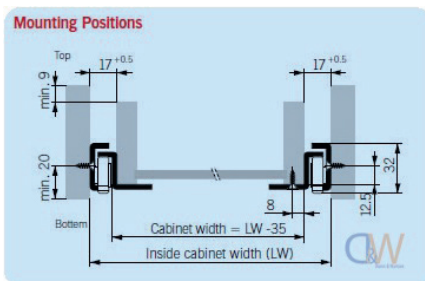

100kg Soft Roller Drawer Slides - Base Mount:

Suitable for carrying loads up to 100kg. Medium duty drawer slide that provides superior protection in dusty or dirty environments as they operate off sealed bearings.

Features:

- Available in lengths 500mm - 1000mm
- Galvanised
- 3/4 Extension
- Simple installation

Part No.	Closed Length	Extension	Carrying Capacity
DS0050	500mm	400mm	100kg's
DS0051	600mm	500mm	90kg's
DS0052	700mm	590mm	80kg's
DS0053	800mm	680mm	70kg's
DS0054	900mm	770mm	60kg's
DS0055	1000mm	860mm	50kg's
DS0153	1150mm	1060mm	50kg's
DS0154	1300mm	1170mm	50kg's
DS0155	1450mm	1310mm	50kg's
DS0156	1600mm	1380mm	50kg's

5 - DRAWER SLIDES