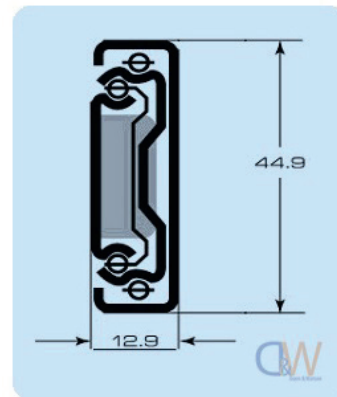

45kg Drawer Slides - Push To Open:

Light duty Zinc plated drawer slides suitable for carrying loads up to 45kg. Simply lightly press on drawer face and drawer pops open. Available in lengths 300mm to 700mm. Slides offer full extension.

Commonly used in household furniture, kitchen installations, small drawers in toolboxes etc. Slides offer full extension less 25mm due to soft close feature, disconnection and are available in lengths 300mm to 700mm.

- Weight rating based on 500mm square drawers

Part No	Closed Length	Extension	Carrying Capacity
DS0025	300mm	300mm	45kg's
DS0026	350mm	350mm	45kg's
DS0027	400mm	400mm	45kg's
DS0028	450mm	450mm	45kg's
DS0029	500mm	500mm	45kg's
DS0030	550mm	550mm	40kg's
DS0031	600mm	600mm	35kg's
DS0032	700mm	700mm	30kg's

5 - DRAWER SLIDES