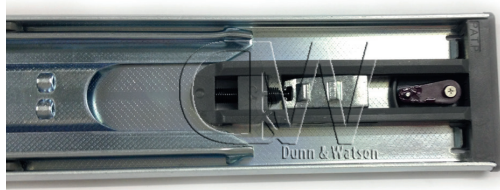

45kg Drawer Slides - Push To Open:

Light duty Zinc plated drawer slides suitable for carrying loads up to 45kg. Simply lightly press on drawer face and drawer pops open. Available in lengths 300mm to 700mm. Slides offer full extension.

Commonly used in household furniture, kitchen installations, small drawers in toolboxes etc. Slides offer full extension less 25mm due to soft close feature, disconnection and are available in lengths 300mm to 700mm.

- Weight rating based on 500mm square drawers

Part No	Closed Length	Extension	Carrying Capacity
DS0025	300mm	300mm	45kg's
DS0026	350mm	350mm	45kg's
DS0027	400mm	400mm	45kg's
DS0028	450mm	450mm	45kg's
DS0029	500mm	500mm	45kg's
DS0030	550mm	550mm	40kg's
DS0031	600mm	600mm	35kg's
DS0032	700mm	700mm	30kg's

5 - DRAWER SLIDES