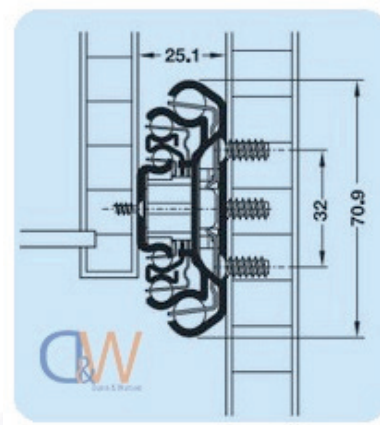

100kg Over Extension Drawer Slides:

Heavy duty drawer slides suitable for carrying loads up to 100kg of evenly spread weight at over extension. Slides achieve full extension as they operate off a four track system, not the typical three piece used in the manufacture of full extension slides. Great for extra heavy duty applications, where you require to reach and work on the very back of an item.

- Weight rating based on 500mm square drawers

Part No	Closed Length	Extension	Carrying Capacity
DS0134	600mm	900mm	100kg
DS0135	800mm	1200mm	90kg