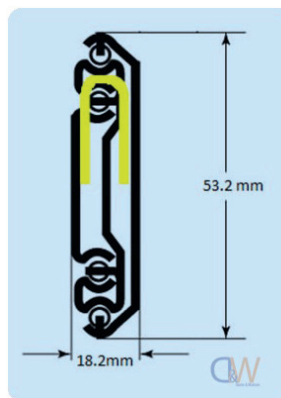

Features:

- Available in lengths 3306mm - 1016mm
- Zinc Plated
- Full Extension
- Simple installation
- Dis-connectable
- Weight rating based on 500mm square drawer

5 - DRAWER SLIDES

Part No	Closed Length	Extension	Carrying Capacity
DS0056	306mm	306mm	125kg's
DS0057	356mm	356mm	125kg's
DS0058	406mm	406mm	125kg's
DS0059	457mm	457mm	125kg's
DS0060	508mm	508mm	125kg's
DS0061	559mm	559mm	110kg's
DS0062	610mm	610mm	100kg's
DS0063	660mm	660mm	90kg's
DS0064	711mm	711mm	80kg's
DS0065	762mm	762mm	70kg's
DS0066	813mm	813mm	65kg's
DS0067	864mm	864mm	60kg's
DS0068	914mm	914mm	55kg's
DS0069	1016mm	1016mm	50kg's

- Available in lengths 356mm - 1016mm
- Lock in, Lock out
- Zinc Plated
- Full Extension
- Simple installation
- Dis-connectable
- Weight rating based on 500mm square drawer

Part No	Closed Length	Extension	Carrying Capacity
DS0070	356mm	356mm	125kg's
DS0071	406mm	406mm	125kg's
DS0072	457mm	457mm	125kg's
DS0073	508mm	508mm	125kg's
DS0074	559mm	559mm	110kg's
DS0075	610mm	610mm	100kg's
DS0076	660mm	660mm	90kg's
DS0077	711mm	711mm	80kg's
DS0078	762mm	762mm	70kg's
DS0079	813mm	813mm	65kg's
DS0080	864mm	864mm	60kg's
DS0081	914mm	914mm	55kg's
DS0082	1016mm	1016mm	50kg's