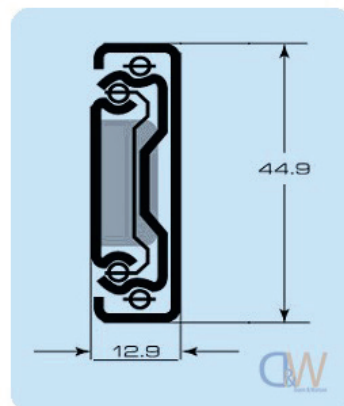

- Weight rating based on 500mm square drawers

Part No.	Closed Length	Extension	Carrying Capacity
DS0033	300mm	275mm	45kg's
DS0034	350mm	325mm	45kg's
DS0035	400mm	375mm	45kg's
DS0036	450mm	425mm	45kg's
DS0037	500mm	475mm	45kg's
DS0038	550mm	525mm	40kg's
DS0039	600mm	575mm	35kg's
DS0040	700mm	675mm	30kg's