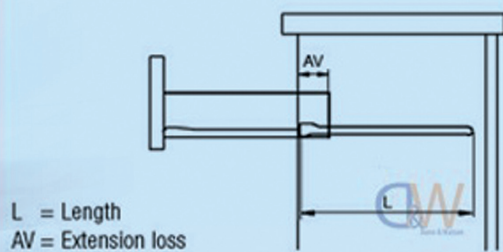

Extension Loss