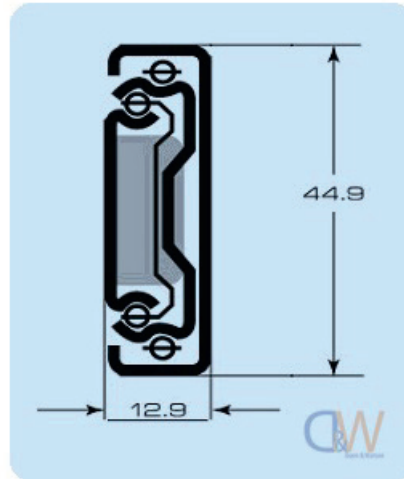

45kg Drawer Slides - Standard Telescopic:

Light duty Zinc plated drawer slides, perfect for drawers that hold light objects. Commonly used in household furniture, kitchen installations, small drawers in toolboxes etc. Slides offer full extension, disconnection and are available in lengths 250mm to 700mm.

- Weight rating based on 500mm square drawers