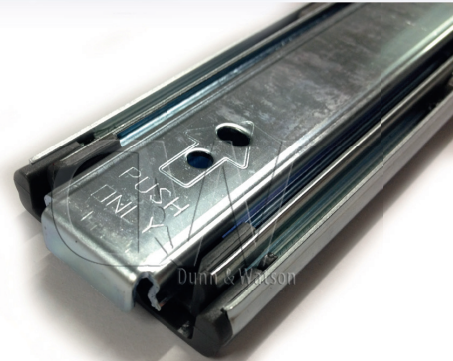

45kg Drawer Slides - Push To Open:

Light duty Zinc plated drawer slides suitable for carrying loads up to 45kg. Simply lightly press on drawer face and drawer pops open. Available in lengths 300mm to 700mm. Slides offer full extension.

Commonly used in household furniture, kitchen installations, small drawers in toolboxes etc. Slides offer full extension less 25mm due to soft close feature, disconnection and are available in lengths 300mm to 700mm.

- Weight rating based on 500mm square drawers

Part No	Closed Length	Extension	Carrying Capacity
DS0025	300mm	300mm	45kg's
DS0026	350mm	350mm	45kg's
DS0027	400mm	400mm	45kg's
DS0028	450mm	450mm	45kg's
DS0029	500mm	500mm	45kg's
DS0030	550mm	550mm	40kg's
DS0031	600mm	600mm	35kg's
DS0032	700mm	700mm	30kg's

5 - DRAWER SLIDES