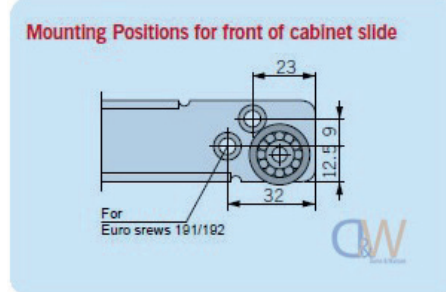

100kg Soft Roller Drawer Slides - Base Mount:

Suitable for carrying loads up to 100kg. Medium duty drawer slide that provides superior protection in dusty or dirty environments as they operate off sealed bearings.

Features:

- Available in lengths 500mm - 1000mm
- Galvanised
- 3/4 Extension
- Simple installation

Part No.	Closed Length	Extension	Carrying Capacity
DS0050	500mm	400mm	100kg's
DS0051	600mm	500mm	90kg's
DS0052	700mm	590mm	80kg's
DS0053	800mm	680mm	70kg's
DS0054	900mm	770mm	60kg's
DS0055	1000mm	860mm	50kg's
DS0153	1150mm	1060mm	50kg's
DS0154	1300mm	1170mm	50kg's
DS0155	1450mm	1310mm	50kg's
DS0156	1600mm	1380mm	50kg's

5 - DRAWER SLIDES