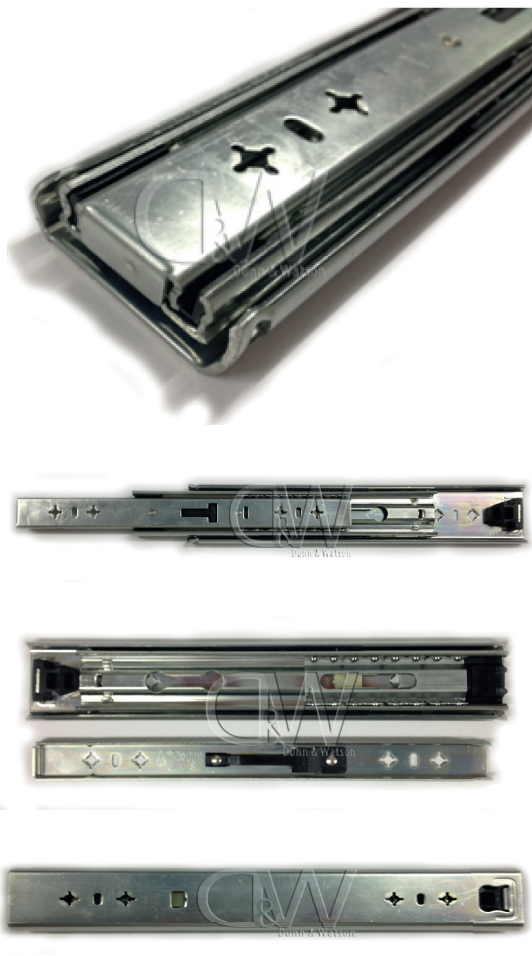

Features:

- Available in lengths 3306mm - 1016mm
- Zinc Plated
- Full Extension
- Simple installation
- Dis-connectable
- Weight rating based on 500mm square drawer

5 - DRAWER SLIDES

Part No	Closed Length	Extension	Carrying Capacity
DS0056	306mm	306mm	125kg's
DS0057	356mm	356mm	125kg's
DS0058	406mm	406mm	125kg's
DS0059	457mm	457mm	125kg's
DS0060	508mm	508mm	125kg's
DS0061	559mm	559mm	110kg's
DS0062	610mm	610mm	100kg's
DS0063	660mm	660mm	90kg's
DS0064	711mm	711mm	80kg's
DS0065	762mm	762mm	70kg's
DS0066	813mm	813mm	65kg's
DS0067	864mm	864mm	60kg's
DS0068	914mm	914mm	55kg's
DS0069	1016mm	1016mm	50kg's