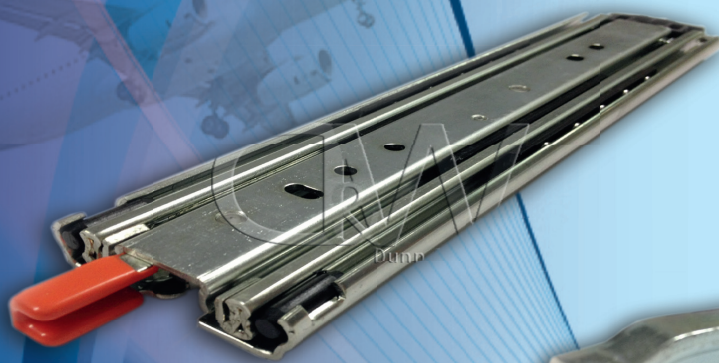

Section 5

DRAWER SLIDES

5 - DRAWER SLIDES