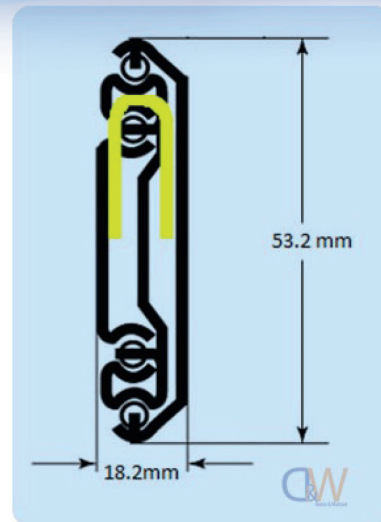

- Weight rating based on 500mm square drawers

Part No	Closed Length	Extension	Carrying Capacity
DS0134	600mm	900mm	100kg
DS0135	800mm	1200mm	90kg

125kg Non-Locking Drawer Slides - Hercules Series:

Suitable for carrying loads up to 125kg slides. Medium duty drawer slide that is a very useful all round runner. Weight capability works well with most applications.

Features:

- Available in lengths 3306mm - 1016mm
- Zinc Plated
- Full Extension
- Simple installation
- Dis-connectable
- Weight rating based on 500mm square drawer

5 - DRAWER SLIDES

Part No	Closed Length	Extension	Carrying Capacity
DS0056	306mm	306mm	125kg's
DS0057	356mm	356mm	125kg's
DS0058	406mm	406mm	125kg's
DS0059	457mm	457mm	125kg's
DS0060	508mm	508mm	125kg's
DS0061	559mm	559mm	110kg's
DS0062	610mm	610mm	100kg's
DS0063	660mm	660mm	90kg's
DS0064	711mm	711mm	80kg's
DS0065	762mm	762mm	70kg's
DS0066	813mm	813mm	65kg's
DS0067	864mm	864mm	60kg's
DS0068	914mm	914mm	55kg's
DS0069	1016mm	1016mm	50kg's

- Available in lengths 356mm - 1016mm
- Lock in, Lock out
- Zinc Plated
- Full Extension
- Simple installation
- Dis-connectable
- Weight rating based on 500mm square drawer

Part No	Closed Length	Extension	Carrying Capacity
DS0070	356mm	356mm	125kg's
DS0071	406mm	406mm	125kg's
DS0072	457mm	457mm	125kg's
DS0073	508mm	508mm	125kg's
DS0074	559mm	559mm	110kg's
DS0075	610mm	610mm	100kg's
DS0076	660mm	660mm	90kg's
DS0077	711mm	711mm	80kg's
DS0078	762mm	762mm	70kg's
DS0079	813mm	813mm	65kg's
DS0080	864mm	864mm	60kg's
DS0081	914mm	914mm	55kg's
DS0082	1016mm	1016mm	50kg's