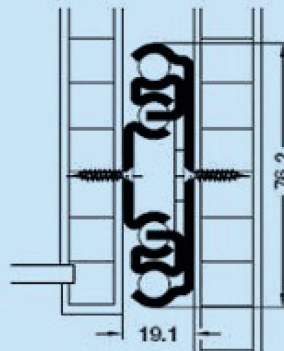

Installation