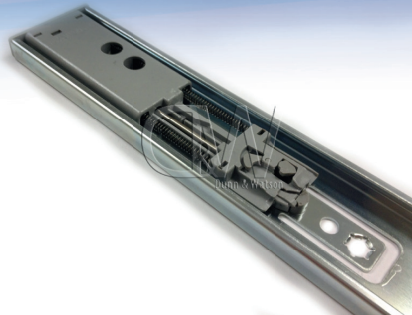

45kg Drawer Slides - Soft Close:

Light duty Zinc plated drawer slides, perfect for drawers that hold light objects. Simply close your drawer and it will self close in the final 30mm of retraction . Commonly used in household furniture, kitchen installations, small drawers in toolboxes etc. Slides offer full extension less 25mm due to soft close feature, disconnection and are available in lengths 300mm to 700mm.

- Weight rating based on 500mm square drawers