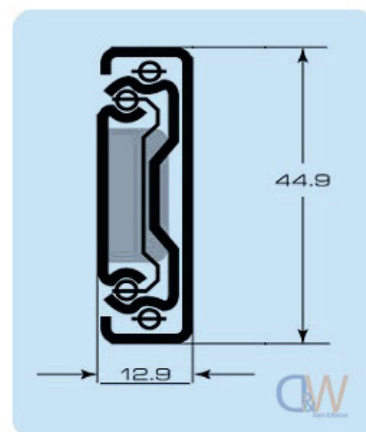

Part No.	Closed Length	Extension	Carrying Capacity
DS0018	300mm	300mm	45kg's
DS0019	350mm	350mm	45kg's
DS0020	400mm	400mm	45kg's
DS0021	450mm	450mm	45kg's
DS0022	500mm	500mm	45kg's
DS0023	550mm	550mm	40kg's
DS0024	600mm	600mm	35kg's