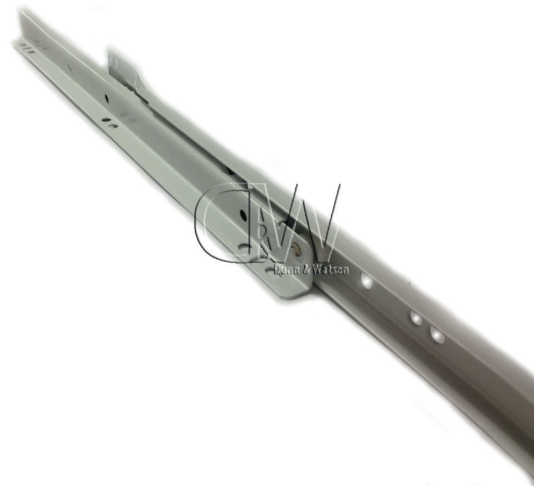

Section 5

DRAWER SLIDES

5 - DRAWER SLIDES

30kg Economy Drawer Slides

This is a great cheap general purpose slide for internal use on kitchens and workshops.

Part No.	Closed Length	Extension	Carrying Capacity
DS0001	250mm	162mm	30kg
DS0002	300mm	212mm	30kg
DS0003	350mm	262mm	30kg
DS0001	400mm	312mm	30kg
DS0004	450mm	352mm	30kg
DS0005	500mm	396mm	30kg
DS0006	550mm	436mm	30kg
DS0007	600mm		

Extension Loss

5 - DRAWER SLIDES

45kg Drawer Slides - Standard Telescopic:

Light duty Zinc plated drawer slides, perfect for drawers that hold light objects. Commonly used in household furniture, kitchen installations, small drawers in toolboxes etc. Slides offer full extension, disconnection and are available in lengths 250mm to 700mm.

45kg Drawer Slides - Stainless Steel:

Light duty drawer slides perfect for marine applications & corrosive environments. Available in lengths 300mm to 700mm. Slides offer full extension and disconnection.

45kg Drawer Slides - Push To Open:

Light duty Zinc plated drawer slides suitable for carrying loads up to 45kg. Simply lightly press on drawer face and drawer pops open. Available in lengths 300mm to 700mm. Slides offer full extension.