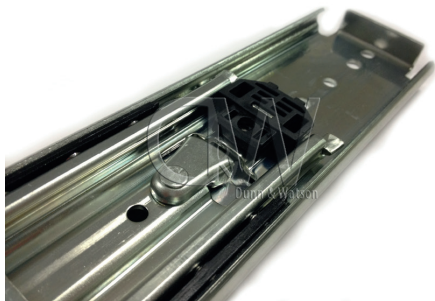

Installation

Mounting to drawer

227kg Locking Drawer Slides - Titan Series:

Suitable for carrying loads up to 227kg slides. Heavy duty drawer slide that is a very useful all round runner. Weight capability works well with most applications. Lock in and lock out feature makes this slide useful just about anywhere as the slide holds its position when its shut and when it's at full extension, this is very handy when you don't want your drawer moving around.

Features:

- Available in lengths 356mm - 1524mm
- Zinc Plated
- Full Extension
- Simple installation
- Lock in, Lock out
- Weight rating based on 500mm square drawer

Part No	Closed Length	Extension	Carrying Capacity
DS0111	356mm	356mm	227kg's
DS0112	406mm	406mm	227kg's
DS0113	457mm	457mm	227kg's
DS0114	508mm	508mm	227kg's
DS0115	559mm	559mm	227kg's
DS0116	610mm	610mm	227kg's
DS0117	660mm	660mm	227kg's
DS0118	711mm	711mm	227kg's
DS0119	762mm	762mm	227kg's
DS0120	813mm	813mm	215kg's
DS0121	864mm	864mm	210kg's
DS0122	914mm	914mm	205kg's
DS0123	964mm		
DS0124	1016mm	1016mm	200kg's
DS0125	1067mm	1067mm	190kg's
DS0126	1118mm	1118mm	185kg's
DS0127	1169mm	1169mm	180kg's
DS0128	1219mm	1219mm	175kg's
DS0129	1321mm	1321mm	170kg's
DS0130	1372mm	1372mm	165kg's
DS0131	1422mm	1422mm	160kg's
DS0132	1473mm	1473mm	155kg's
DS0133	1524mm	1524mm	150kg's