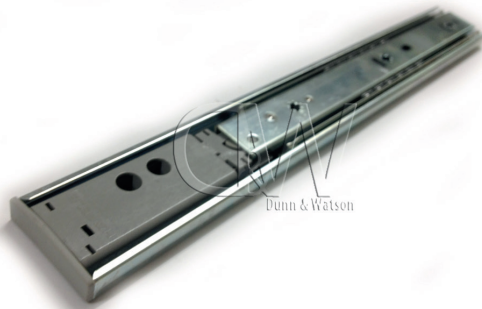

45kg Drawer Slides - Soft Close:

Light duty Zinc plated drawer slides, perfect for drawers that hold light objects. Simply close your drawer and it will self close in the final 30mm of retraction . Commonly used in household furniture, kitchen installations, small drawers in toolboxes etc. Slides offer full extension less 25mm due to soft close feature, disconnection and are available in lengths 300mm to 700mm.

- Weight rating based on 500mm square drawers