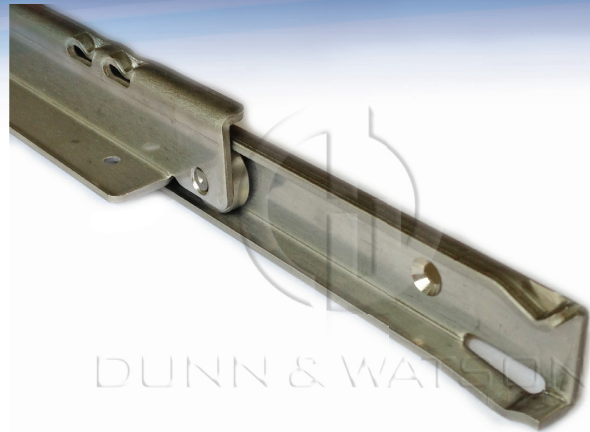

5 - DRAWER SLIDES

100kg Stainless Steel Drawer Slides - Base Mount:

Medium duty stainless steel drawer slides rated to 100kg's at 500mm square. These soft roller drawer runners are commonly referred to as base mount drawer slides and are heavily used for pull out fridges and cooler boxes on 4WD and camper trailer units. As these drawer runners are made from stainless steel they are an excellent choice for marine or high corrosive environments.

Features:

- Stainless Steel
- 3/4 Extension
- Simple installation

Closed Length	Extension	Carrying Capacity
400mm	280mm	100kg's
500mm	400mm	90kg's
600mm	500mm	80kg's

100kg Over Extension Drawer Slides:

Heavy duty drawer slides suitable for carrying loads up to 100kg of evenly spread weight at over extension. Slides achieve full extension as they operate off a four track system, not the typical three piece used in the manufacture of full extension slides. Great for extra heavy duty applications, where you require to reach and work on the very back of an item.