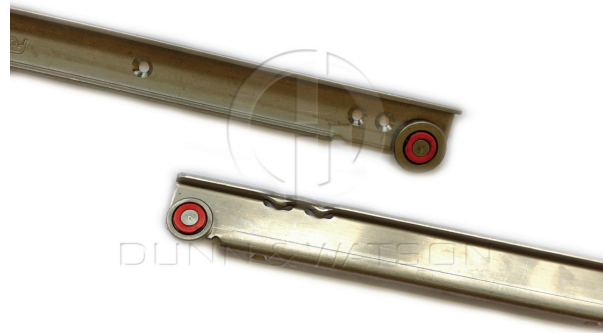

Extension Loss

5 - DRAWER SLIDES

45kg Drawer Slides - Standard Telescopic:

Light duty Zinc plated drawer slides, perfect for drawers that hold light objects. Commonly used in household furniture, kitchen installations, small drawers in toolboxes etc. Slides offer full extension, disconnection and are available in lengths 250mm to 700mm.

100kg Soft Roller Drawer Slides - Base Mount:

Suitable for carrying loads up to 100kg. Medium duty drawer slide that provides superior protection in dusty or dirty environments as they operate off sealed bearings.

5 - DRAWER SLIDES

100kg Stainless Steel Drawer Slides - Base Mount:

Medium duty stainless steel drawer slides rated to 100kg's at 500mm square. These soft roller drawer runners are commonly referred to as base mount drawer slides and are heavily used for pull out fridges and cooler boxes on 4WD and camper trailer units. As these drawer runners are made from stainless steel they are an excellent choice for marine or high corrosive environments.

Features:

- Stainless Steel
- 3/4 Extension
- Simple installation

Closed Length	Extension	Carrying Capacity
400mm	280mm	100kg's
500mm	400mm	90kg's
600mm	500mm	80kg's

100kg Over Extension Drawer Slides:

Heavy duty drawer slides suitable for carrying loads up to 100kg of evenly spread weight at over extension. Slides achieve full extension as they operate off a four track system, not the typical three piece used in the manufacture of full extension slides. Great for extra heavy duty applications, where you require to reach and work on the very back of an item.