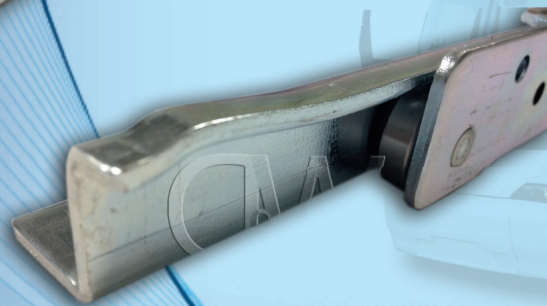

Section 5

DRAWER SLIDES

5 - DRAWER SLIDES