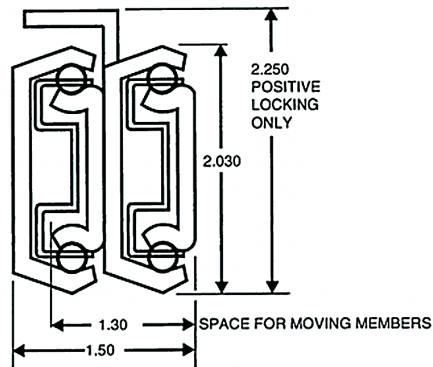

400kg Drawer Slides - Prometheus Series:

Extra heavy duty drawer slides suitable for carrying loads up to 400kg. Great for extra heavy duty applications, commonly used in military and mining environments.

- Weight rating based on 500mm square drawers

Part No	Closed Length	Extension	Carrying Capacity
DS0146	500mm	500mm	400kg
DS0147	1000mm	1000mm	350kg
DS0148	1200mm	1200mm	320kg
DS0149	1500mm	1500mm	290kg

SLIDE DIMENSIONS									
MODEL	A	B	C	E	F	G	K	O	R
HD3B-10	10	11	3	8	1		21		
HD3B-12	12	13	5	10	1		25		
HD3B-14	14	15	7	12	1		29		
HD3B-16	16	17	9	14	1		33		
HD3B-18	18	19	11	16	2		37		
HD3B-20	20	21	13	18	2		41	3	5.5
HD3B-22	22	23	15	20	3		45	5	5.5
HD3B-24	24	25	17	22	3		49	7	5.5
HD3B-26	26	27	19	24	4	*	53	9	5.5
HD3B-28	28	29	21	26	4	*	57	11	5.5
HD3B-30	30	31	23	28	5	*	61	13	5.5

*OPTIONAL HOLE UPON REQUEST