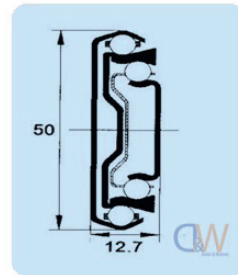

60kg Locking Drawer Slides - Achilles Series:

Suitable for carrying loads up to 60kg. Light duty drawer slides that provide lock in, lock out feature. Great for light drawers that you don't want to move around when you are working from them.

Features:

- Slides offer full extension
- Disconnection feature
- Locking lever adds 25mm to overall closed length
- Available in lengths 350mm to 800mm
- Weight rating based on 500mm square drawer

Part No.	Closed Length	Extension	Carrying Capacity
DS0041	350mm	350mm	60kg's
DS0042	400mm	400mm	60kg's
DS0043	450mm	450mm	60kg's
DS0044	500mm	500mm	60kg's
DS0045	550mm	550mm	55kg's
DS0046	600mm	600mm	50kg's
DS0047	650mm		
DS0048	700mm		
DS0049	800mm