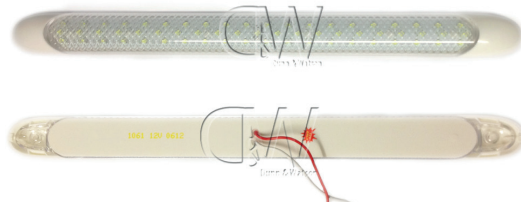

Part No. E0002

Size: 150mm x 80mm x 22mm

SIDE MARKERS:

Available in 3 colours. 80mm x 46mm x 32mm.

Part No. E0004

Amber

Part No. E0003

White

Part No. E0005

Red

INTERIOR AND EXTERIOR LAMP:

Disc Lamp

75mm diameter 4 square LED arrangement. Made from polycarbonate and features a coloured diffused lens.

Part No. E0006

Strip Lamp

Great multipurpose 12v lamp. Equivalent to an 18 watt globe. Available in two sizes.

Part No. E0007

150mm x 25mm x 10mm

Part No. E0008

300mm x 25mm x 10mm

12 - ELECTRICAL