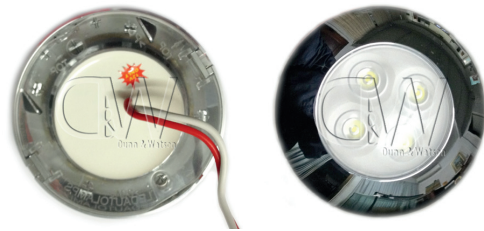

Section 12

ELECTRICAL

12 - ELECTRICAL

LED LIGHTING:

Stop, Tail and Indicator:

This common 12v trailer lighting arrangement is available in two sizes.

Part No. E0001

Size: 100mm x 100mm x 22mm

Part No. E0002

Size: 150mm x 80mm x 22mm

SIDE MARKERS:

Available in 3 colours. 80mm x 46mm x 32mm.

Part No. E0004

Amber

Part No. E0003

White

Part No. E0005

Red

INTERIOR AND EXTERIOR LAMP:

Disc Lamp

75mm diameter 4 square LED arrangement. Made from polycarbonate and features a coloured diffused lens.

Part No. E0006

Strip Lamp

Great multipurpose 12v lamp. Equivalent to an 18 watt globe. Available in two sizes.