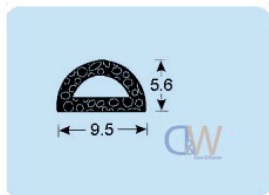

Self Adhesive 'D' Seal:

Great as a general purpose sealing tape. Encompasses the great seal received from a pinchweld profile with the simple application ease of foam tape.

Part No. S0011

Large:

Part No. S0010

Medium:

Part No. S0009

Small:

PVC Co-Extruded Seal:

This co-extruded product is supplied in 5000mm lengths.

Part No. S0012

Single Leg

(Suits 24mm plus door thickness)