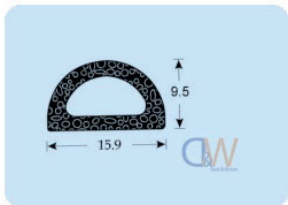

Part No.	Thickness	Width	Roll Length
FRS0026	3mm	12mm	25 Meters
FRS0027	3mm	24mm	25 Meters
FRS0028	3mm	48mm	25 Meters
FRS0029	6mm	12mm	15 Meters
FRS0030	6mm	24mm	15 Meters
FRS0031	6mm	48mm	15 Meters
FRS0032	12mm	12mm	7 Meters
FRS0033	12mm	24mm	7 Meters
FRS0034	12mm	48mm	7 Meters

Self Adhesive 'D' Seal:

Great as a general purpose sealing tape. Encompasses the great seal received from a pinchweld profile with the simple application ease of foam tape.

Part No. S0011

Large:

Part No. S0010

Medium:

Part No. S0009

Small:

PVC Co-Extruded Seal:

This co-extruded product is supplied in 5000mm lengths.

Part No. S0012

Single Leg

(Suits 24mm plus door thickness)