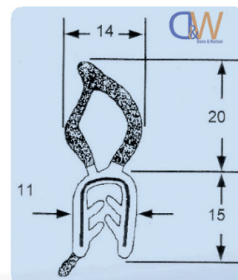

Section 7

FOAM & RUBBER SEALS

7 - FOAM & RUBBER SEALS

PINCHWELD - EDGE SEAL

Black PVC Edge seal.

Features:

- Great for tidying rough cuts
- covering sharp corners

Part No. S0006

Small:

Part No. FS0007

Medium:

Part No. S0008

Large:

PINCHWELD - TOP BUBBLE

Part No. S0004

Small:

Part No. S0005

Large:

PINCHWELD - SIDE BUBBLE

Part No. S0001

Small:

Part No. S0002

Medium:

Part No. S0003

Self Adhesive 'D' Seal:

Great as a general purpose sealing tape. Encompasses the great seal received from a pinchweld profile with the simple application ease of foam tape.

Part No. S0011

Large:

Part No. S0010