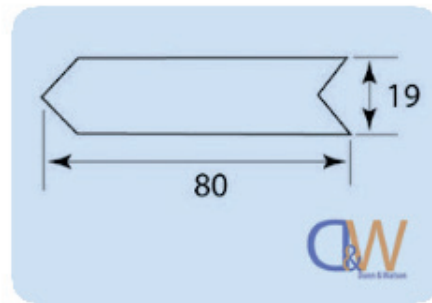

(Minimum Door Thickness 30mm):

Part No. S0016

Corner Tab:

7 - FOAM & RUBBER SEALS

7 - FOAM & RUBBER SEALS

7 - FOAM & RUBBER SEALS

Phone: 07 3077 6699 Fax: 07 3103 8650
Email: sales@dunnandwatson.com.au