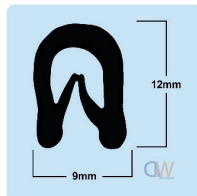

Section 7

FOAM & RUBBER SEALS

7 - FOAM & RUBBER SEALS

PINCHWELD - EDGE SEAL

Black PVC Edge seal.

Features:

- Great for tidying rough cuts
- covering sharp corners

Part No. S0006

Small:

Part No. FS0007

Medium:

Part No. S0008

Large:

PINCHWELD - TOP BUBBLE

Part No. S0004

Small:

Part No. S0005

Large:

PINCHWELD - SIDE BUBBLE

Part No. S0001

Small:

Part No. S0002

Medium:

Part No. S0003

Self Adhesive 'D' Seal:

Great as a general purpose sealing tape. Encompasses the great seal received from a pinchweld profile with the simple application ease of foam tape.

Part No. S0011

Large:

Part No. S0010