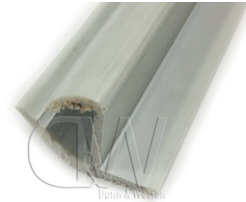

Section 7

FOAM & RUBBER SEALS

7 - FOAM & RUBBER SEALS

PINCHWELD - EDGE SEAL

Black PVC Edge seal.

Features:

- Great for tidying rough cuts
- covering sharp corners

Part No. S0006

Self Adhesive 'D' Seal:

Great as a general purpose sealing tape. Encompasses the great seal received from a pinchweld profile with the simple application ease of foam tape.

Part No. S0011

Large:

Part No. S0010

Medium:

Part No. S0009

Small:

PVC Co-Extruded Seal:

This co-extruded product is supplied in 5000mm lengths.

Part No. S0012

Single Leg

(Suits 24mm plus door thickness)

(Minimum Door Thickness 30mm):

Part No. S0016

Corner Tab:

7 - FOAM & RUBBER SEALS

7 - FOAM & RUBBER SEALS

7 - FOAM & RUBBER SEALS

Phone: 07 3077 6699 Fax: 07 3103 8650
Email: sales@dunnandwatson.com.au