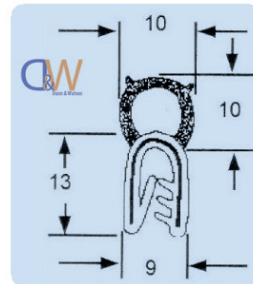

Section 7

FOAM & RUBBER SEALS

7 - FOAM & RUBBER SEALS

PINCHWELD - EDGE SEAL

Black PVC Edge seal.

Features:

- Great for tidying rough cuts
- covering sharp corners

Part No. S0006

Small:

Part No. FS0007

Medium:

Part No. S0008

Large:

PINCHWELD - TOP BUBBLE

Part No. S0004

Small:

Part No. S0005

Large:

PINCHWELD - SIDE BUBBLE

Part No. S0001

Small:

Part No. S0002

Medium:

Part No. S0003

Part No.	Thickness	Width	Roll Length
FRS0017	3mm	12mm	25 Meters
FRS0018	3mm	24mm	25 Meters
FRS0019	3mm	48mm	25 Meters
FRS0020	6mm	12mm	15 Meters
FRS0021	6mm	24mm	15 Meters
FRS0022	6mm	48mm	15 Meters
FRS0023	12mm	12mm	7 Meters
FRS0024	12mm	24mm	7 Meters
FRS0025	12mm	48mm	7 Meters