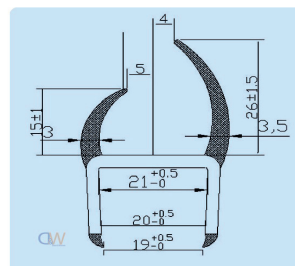

Double Leg

(Minimum Door Thickness 21mm):