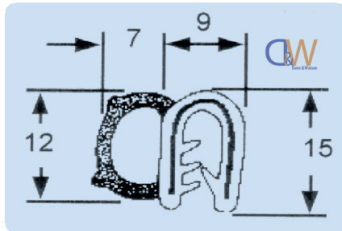

Section 7

FOAM & RUBBER SEALS

7 - FOAM & RUBBER SEALS

PINCHWELD - EDGE SEAL

Black PVC Edge seal.

Features:

- Great for tidying rough cuts
- covering sharp corners

Part No. S0006

Small:

Part No. FS0007

Medium:

Part No. S0008

Large:

PINCHWELD - TOP BUBBLE

Part No. S0004

Small:

Part No. S0005

Large:

PINCHWELD - SIDE BUBBLE

Part No. S0001

Small:

Part No. S0002

Medium:

Part No. S0003

Part No.	Thickness	Width	Roll Length
FRS0017	3mm	12mm	25 Meters
FRS0018	3mm	24mm	25 Meters
FRS0019	3mm	48mm	25 Meters
FRS0020	6mm	12mm	15 Meters
FRS0021	6mm	24mm	15 Meters
FRS0022	6mm	48mm	15 Meters
FRS0023	12mm	12mm	7 Meters
FRS0024	12mm	24mm	7 Meters
FRS0025	12mm	48mm	7 Meters