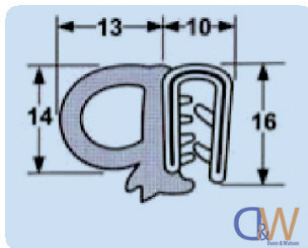

Small:

Part No. FS0007

Medium:

Part No. S0008

Large:

PINCHWELD - TOP BUBBLE

Part No. S0004

Small:

Part No. S0005

Large:

PINCHWELD - SIDE BUBBLE

Part No. S0001

Small:

Part No. S0002

Medium:

Part No. S0003

Part No.	Thickness	Width	Roll Length
FRS0017	3mm	12mm	25 Meters
FRS0018	3mm	24mm	25 Meters
FRS0019	3mm	48mm	25 Meters
FRS0020	6mm	12mm	15 Meters
FRS0021	6mm	24mm	15 Meters
FRS0022	6mm	48mm	15 Meters
FRS0023	12mm	12mm	7 Meters
FRS0024	12mm	24mm	7 Meters
FRS0025	12mm	48mm	7 Meters

Self Adhesive 'D' Seal:

Great as a general purpose sealing tape. Encompasses the great seal received from a pinchweld profile with the simple application ease of foam tape.

Part No. S0011

Large:

Part No. S0010