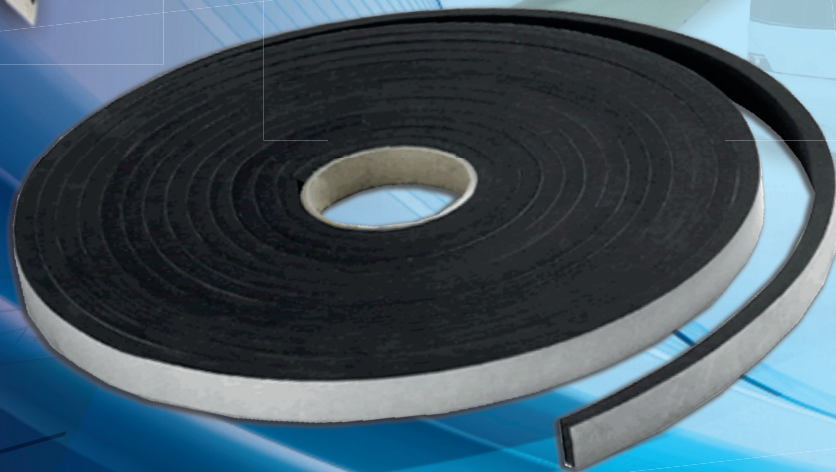

Section 7

FOAM & RUBBER SEALS

7 - FOAM & RUBBER SEALS

PINCHWELD - EDGE SEAL

Black PVC Edge seal.

Features:

- Great for tidying rough cuts
- covering sharp corners

Part No. S0006

Large:

Foam Tape - Polyethylene:

Great as a general purpose foam tape.

Features:

- Economical seal for doors, toolboxes, etc
- Permanent water proof packing between two surfaces (i.e. Ute body & canopy)
- Can be used to pack in walls
- Can be used to dam in sealant behind windows
- When burnt will not emit toxic fumes
- Flame Retardant

Foam Tape - Neoprene:

Great as a general purpose foam tape.

Features:

- Quality seal for doors, toolboxes, etc
- Quality foam memory ensures constant and long lasting protection.
- Quality adhesion and cohesion.
- Resistance to petrol and oils

Self Adhesive 'D' Seal:

Great as a general purpose sealing tape. Encompasses the great seal received from a pinchweld profile with the simple application ease of foam tape.

Part No. S0011

Large:

Part No. S0010