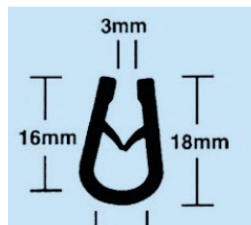

Section 7

FOAM & RUBBER SEALS

7 - FOAM & RUBBER SEALS

PINCHWELD - EDGE SEAL

Black PVC Edge seal.

Features:

- Great for tidying rough cuts
- covering sharp corners

Part No. S0006

Small:

Part No. FS0007

Medium:

Part No. S0008

Large:

PINCHWELD - TOP BUBBLE

Part No. S0004

Small:

Part No. S0005

Large:

PINCHWELD - SIDE BUBBLE

Part No. S0001

Small:

Part No. S0002

Medium:

Part No. S0003

Medium:

Part No. S0009

Small:

PVC Co-Extruded Seal:

This co-extruded product is supplied in 5000mm lengths.

Part No. S0012

Single Leg

(Suits 24mm plus door thickness)