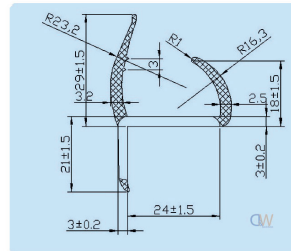

Part No.	Thickness	Width	Roll Length
FRS0026	3mm	12mm	25 Meters
FRS0027	3mm	24mm	25 Meters
FRS0028	3mm	48mm	25 Meters
FRS0029	6mm	12mm	15 Meters
FRS0030	6mm	24mm	15 Meters
FRS0031	6mm	48mm	15 Meters
FRS0032	12mm	12mm	7 Meters
FRS0033	12mm	24mm	7 Meters
FRS0034	12mm	48mm	7 Meters

Medium:

Part No. S0009

Small:

PVC Co-Extruded Seal:

This co-extruded product is supplied in 5000mm lengths.

Part No. S0012

Single Leg

(Suits 24mm plus door thickness)

(Minimum Door Thickness 30mm):

Part No. S0016

Corner Tab:

7 - FOAM & RUBBER SEALS

7 - FOAM & RUBBER SEALS

7 - FOAM & RUBBER SEALS

Phone: 07 3077 6699 Fax: 07 3103 8650
Email: sales@dunnandwatson.com.au