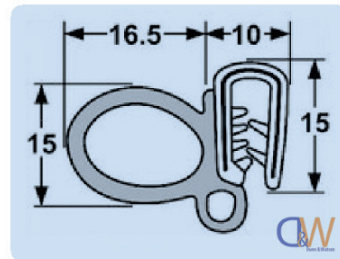

Part No. S0003

Large: