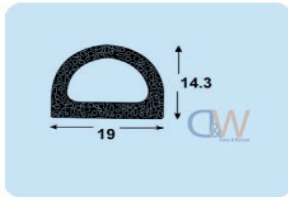

Part No.	Thickness	Width	Roll Length
FRS0026	3mm	12mm	25 Meters
FRS0027	3mm	24mm	25 Meters
FRS0028	3mm	48mm	25 Meters
FRS0029	6mm	12mm	15 Meters
FRS0030	6mm	24mm	15 Meters
FRS0031	6mm	48mm	15 Meters
FRS0032	12mm	12mm	7 Meters
FRS0033	12mm	24mm	7 Meters
FRS0034	12mm	48mm	7 Meters

Self Adhesive 'D' Seal:

Great as a general purpose sealing tape. Encompasses the great seal received from a pinchweld profile with the simple application ease of foam tape.

Part No. S0011

Large:

Part No. S0010