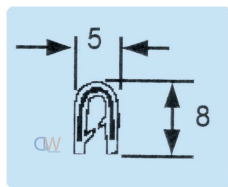

PINCHWELD - EDGE SEAL

Black PVC Edge seal.

Features:

- Great for tidying rough cuts
- covering sharp corners

Part No. S0006

Small: