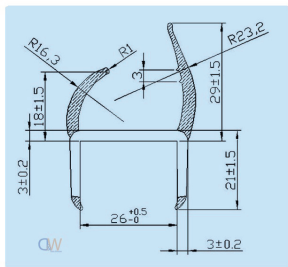

Part No.	Thickness	Width	Roll Length
FRS0026	3mm	12mm	25 Meters
FRS0027	3mm	24mm	25 Meters
FRS0028	3mm	48mm	25 Meters
FRS0029	6mm	12mm	15 Meters
FRS0030	6mm	24mm	15 Meters
FRS0031	6mm	48mm	15 Meters
FRS0032	12mm	12mm	7 Meters
FRS0033	12mm	24mm	7 Meters
FRS0034	12mm	48mm	7 Meters

Medium:

Part No. S0009

Small:

PVC Co-Extruded Seal:

This co-extruded product is supplied in 5000mm lengths.

Part No. S0012

Single Leg

(Suits 24mm plus door thickness)

Part No. S0013

Double Leg

(Minimum Door Thickness 21mm):

Part No. S0014

Double Leg

(Minimum Door Thickness 26mm):

Part No. S0015

Double Leg

(Minimum Door Thickness 30mm):

Part No. S0016

Corner Tab:

7 - FOAM & RUBBER SEALS

7 - FOAM & RUBBER SEALS

7 - FOAM & RUBBER SEALS

Phone: 07 3077 6699 Fax: 07 3103 8650
Email: sales@dunnandwatson.com.au