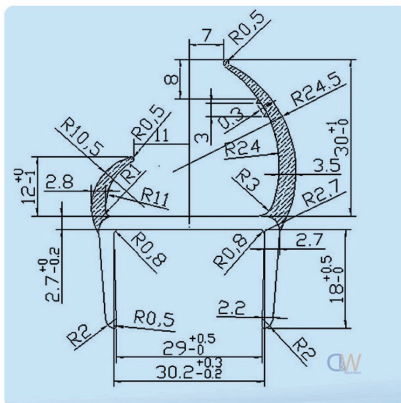

Part No. S0013

Double Leg

(Minimum Door Thickness 21mm):

Part No. S0014

Double Leg

(Minimum Door Thickness 26mm):

Part No. S0015

Double Leg

(Minimum Door Thickness 30mm):

Part No. S0016

Corner Tab:

7 - FOAM & RUBBER SEALS

7 - FOAM & RUBBER SEALS

7 - FOAM & RUBBER SEALS

Phone: 07 3077 6699 Fax: 07 3103 8650
Email: sales@dunnandwatson.com.au