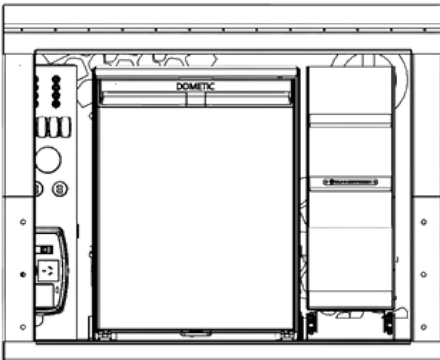

1050MM CANOPY FITOUT OPTIONS

PASSENGER SIDE

PASSENGER SIDE STANDARD:

ENERDRIVE ADVENTURER BOARD OR ENERDRIVE TRAVELLER OR ENERDRIVE EXPLORER
ENERDRIVE 200AH LITHIUM BATTERY
(BEHIND FRIDGE)
80L DOMETIC NRX UPRIGHT OR 85L BUSHMAN UPRIGHT FRIDGE
3MM ALUMINIUM DIVIDER LENGTHWAYS
12V COMBINATION LIGHT

PASSENGER SIDE OPTION 1:

STANDARD OPTIONS PLUS
210W PAPER TOWEL PANTRY
ON 125KG LOCKING DRAWER SLIDES

DRIVER SIDE

DRIVER SIDE STANDARD:

OPEN SPACE
12V COMBINATION LIGHT
OPTIONAL EXTRA : CANOPY SHELF

DRIVER SIDE OPTION 1:

STANDARD OPTIONS PLUS
830W X 770L X 300H SINGLE ECO DRAWER
ON 227KG LOCKING DRAWER SLIDES

CANOPY ITEM IMAGE GLOSSARY

SINGLE ECO DRAWER

**SINGLE ECO DRAWER
WITH BENCH**

CANOPY KITCHEN

**PANTRY WITH PAPER
TOWEL HOLDER**