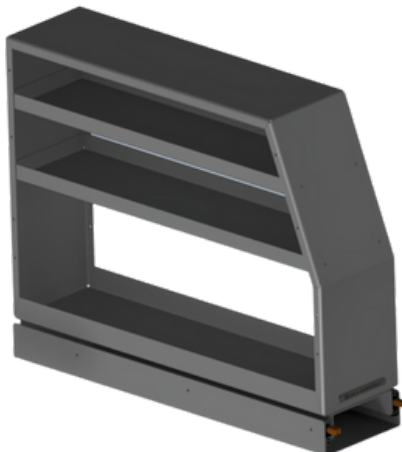

1050MM CANOPY FITOUT OPTIONS

PASSENGER SIDE

PASSENGER SIDE STANDARD:

ENERDRIVE ADVENTURER BOARD OR ENERDRIVE TRAVELLER OR ENERDRIVE EXPLORER
ENERDRIVE 200AH LITHIUM BATTERY
(BEHIND FRIDGE)
80L DOMETIC NRX UPRIGHT OR 85L BUSHMAN UPRIGHT FRIDGE
3MM ALUMINIUM DIVIDER LENGTHWAYS
12V COMBINATION LIGHT

PASSENGER SIDE OPTION 1:

STANDARD OPTIONS PLUS
210W PAPER TOWEL PANTRY
ON 125KG LOCKING DRAWER SLIDES

DRIVER SIDE

DRIVER SIDE STANDARD:

OPEN SPACE
12V COMBINATION LIGHT
OPTIONAL EXTRA : CANOPY SHELF

DRIVER SIDE OPTION 1:

STANDARD OPTIONS PLUS
830W X 770L X 300H SINGLE ECO DRAWER
ON 227KG LOCKING DRAWER SLIDES

CANOPY ITEM IMAGE GLOSSARY

SINGLE ECO DRAWER

**SINGLE ECO DRAWER
WITH BENCH**

CANOPY KITCHEN

**PANTRY WITH PAPER
TOWEL HOLDER**