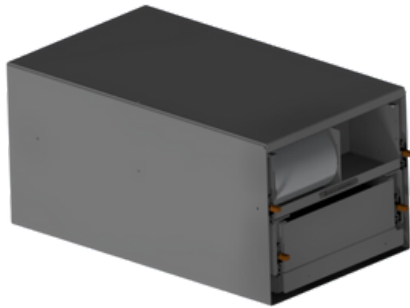

1050MM CANOPY FITOUT OPTIONS

PASSENGER SIDE

PASSENGER SIDE STANDARD:

ENERDRIVE ADVENTURER BOARD OR ENERDRIVE TRAVELLER OR ENERDRIVE EXPLORER
ENERDRIVE 200AH LITHIUM BATTERY
(BEHIND FRIDGE)
80L DOMETIC NRX UPRIGHT OR 85L BUSHMAN UPRIGHT FRIDGE
3MM ALUMINIUM DIVIDER LENGTHWAYS
12V COMBINATION LIGHT

PASSENGER SIDE OPTION 1:

STANDARD OPTIONS PLUS
210W PAPER TOWEL PANTRY
ON 125KG LOCKING DRAWER SLIDES

DRIVER SIDE

DRIVER SIDE STANDARD:

OPEN SPACE
12V COMBINATION LIGHT
OPTIONAL EXTRA : CANOPY SHELF

DRIVER SIDE OPTION 1:

STANDARD OPTIONS PLUS
830W X 770L X 300H SINGLE ECO DRAWER
ON 227KG LOCKING DRAWER SLIDES

CANOPY ITEM IMAGE GLOSSARY

SINGLE ECO DRAWER

**SINGLE ECO DRAWER
WITH BENCH**

CANOPY KITCHEN

**PANTRY WITH PAPER
TOWEL HOLDER**