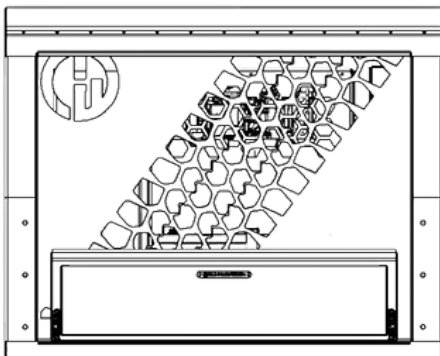

1050MM CANOPY FITOUT OPTIONS

PASSENGER SIDE

PASSENGER SIDE STANDARD:

ENERDRIVE ADVENTURER BOARD OR ENERDRIVE TRAVELLER OR ENERDRIVE EXPLORER
ENERDRIVE 200AH LITHIUM BATTERY
(BEHIND FRIDGE)
80L DOMETIC NRX UPRIGHT OR 85L BUSHMAN UPRIGHT FRIDGE
3MM ALUMINIUM DIVIDER LENGTHWAYS
12V COMBINATION LIGHT

PASSENGER SIDE OPTION 1:

STANDARD OPTIONS PLUS
210W PAPER TOWEL PANTRY
ON 125KG LOCKING DRAWER SLIDES

DRIVER SIDE

DRIVER SIDE STANDARD:

OPEN SPACE
12V COMBINATION LIGHT
OPTIONAL EXTRA : CANOPY SHELF

DRIVER SIDE OPTION 1:

STANDARD OPTIONS PLUS
830W X 770L X 300H SINGLE ECO DRAWER
ON 227KG LOCKING DRAWER SLIDES

CANOPY ITEM IMAGE GLOSSARY

SINGLE ECO DRAWER

**SINGLE ECO DRAWER
WITH BENCH**

CANOPY KITCHEN

**PANTRY WITH PAPER
TOWEL HOLDER**