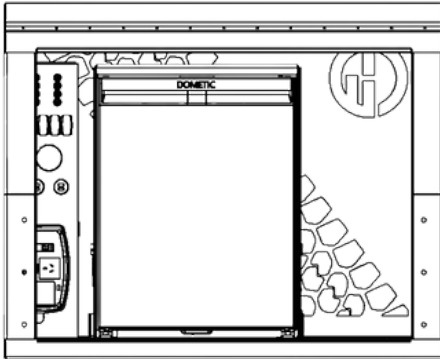

1050MM CANOPY FITOUT OPTIONS

PASSENGER SIDE

PASSENGER SIDE STANDARD:

ENERDRIVE ADVENTURER BOARD OR ENERDRIVE TRAVELLER OR ENERDRIVE EXPLORER
ENERDRIVE 200AH LITHIUM BATTERY
(BEHIND FRIDGE)
80L DOMETIC NRX UPRIGHT OR 85L BUSHMAN UPRIGHT FRIDGE
3MM ALUMINIUM DIVIDER LENGTHWAYS
12V COMBINATION LIGHT

PASSENGER SIDE OPTION 1:

STANDARD OPTIONS PLUS
210W PAPER TOWEL PANTRY
ON 125KG LOCKING DRAWER SLIDES

DRIVER SIDE

DRIVER SIDE STANDARD:

OPEN SPACE
12V COMBINATION LIGHT
OPTIONAL EXTRA : CANOPY SHELF

DRIVER SIDE OPTION 1:

STANDARD OPTIONS PLUS
830W X 770L X 300H SINGLE ECO DRAWER
ON 227KG LOCKING DRAWER SLIDES

CANOPY ITEM IMAGE GLOSSARY

SINGLE ECO DRAWER

**SINGLE ECO DRAWER
WITH BENCH**

CANOPY KITCHEN

**PANTRY WITH PAPER
TOWEL HOLDER**