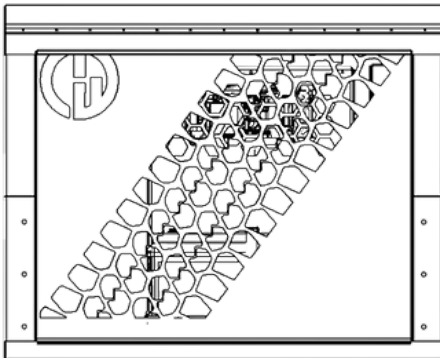

1050MM CANOPY FITOUT OPTIONS

PASSENGER SIDE

PASSENGER SIDE STANDARD:

ENERDRIVE ADVENTURER BOARD OR ENERDRIVE TRAVELLER OR ENERDRIVE EXPLORER
ENERDRIVE 200AH LITHIUM BATTERY
(BEHIND FRIDGE)
80L DOMETIC NRX UPRIGHT OR 85L BUSHMAN UPRIGHT FRIDGE
3MM ALUMINIUM DIVIDER LENGTHWAYS
12V COMBINATION LIGHT

PASSENGER SIDE OPTION 1:

STANDARD OPTIONS PLUS
210W PAPER TOWEL PANTRY
ON 125KG LOCKING DRAWER SLIDES

DRIVER SIDE

DRIVER SIDE STANDARD:

OPEN SPACE
12V COMBINATION LIGHT
OPTIONAL EXTRA : CANOPY SHELF

DRIVER SIDE OPTION 1:

STANDARD OPTIONS PLUS
830W X 770L X 300H SINGLE ECO DRAWER
ON 227KG LOCKING DRAWER SLIDES

CANOPY ITEM IMAGE GLOSSARY

SINGLE ECO DRAWER

**SINGLE ECO DRAWER
WITH BENCH**

CANOPY KITCHEN

**PANTRY WITH PAPER
TOWEL HOLDER**