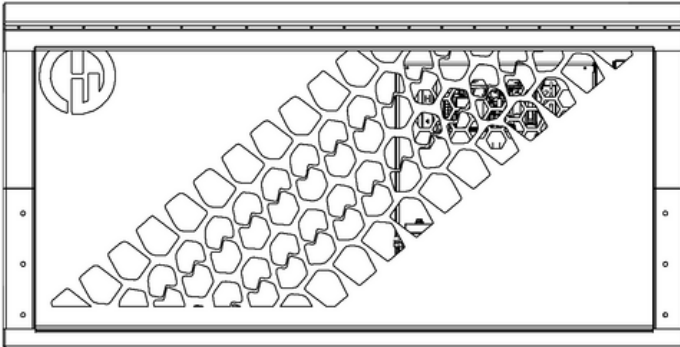

PASSENGER SIDE OPTION 2:

STANDARD OPTIONS PLUS
210W PAPER TOWEL PANTRY
ON 125KG LOCKING DRAWER SLIDES
610W X 810L X 300H SINGLE ECO DRAWER WITH BENCH
DRAWER IS ON 227KG LOCKING DRAWER SLIDES
BENCH IS ON 125KG LOCKING DRAWER SLIDES

1675MM CANOPY FITOUT OPTIONS

DRIVER SIDE OPTIONS

DRIVER SIDE STANDARD:

OPEN SPACE
12V COMBINATION LIGHT ON DOOR
OPTIONAL EXTRA: ADJUSTABLE SHELF

DRIVER SIDE OPTION 1:

STANDARD OPTIONS PLUS
2 720W X 770L X 300H SINGLE ECO DRAWERS
ON 227KG LOCKING DRAWER SLIDES