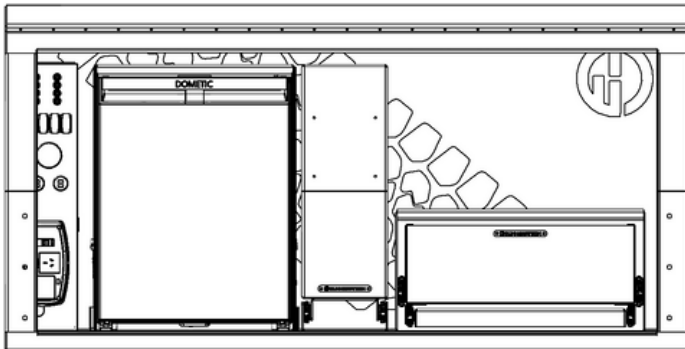

1675MM CANOPY FITOUT OPTIONS

PASSENGER SIDE OPTIONS

PASSENGER SIDE STANDARD:

ENERDRIVE ADVENTURER BOARD OR ENERDRIVE TRAVELLER OR ENERDRIVE EXPLORER
ENERDRIVE 200AH LITHIUM BATTERY (BEHIND FRIDGE)
80L DOMETIC NRX UPRIGHT OR 85L BUSHMAN UPRIGHT FRIDGE
3MM ALUMINIUM DIVIDER LENGTHWAYS
12V COMBINATION LIGHT ON DOOR

PASSENGER SIDE OPTION 1:

STANDARD OPTIONS PLUS
210W STANDARD PANTRY
ON 125KG LOCKING DRAWER SLIDES
610W X 810L X 300H SINGLE ECO DRAWER WITH BENCH
DRAWER IS ON 227KG LOCKING DRAWER SLIDES
BENCH IS ON 125KG LOCKING DRAWER SLIDES

PASSENGER SIDE OPTION 2:

STANDARD OPTIONS PLUS
210W PAPER TOWEL PANTRY
ON 125KG LOCKING DRAWER SLIDES
610W X 810L X 300H SINGLE ECO DRAWER WITH BENCH
DRAWER IS ON 227KG LOCKING DRAWER SLIDES
BENCH IS ON 125KG LOCKING DRAWER SLIDES

DRIVER SIDE OPTION 2:

STANDARD OPTIONS PLUS
1 720W X 770L X 300H SINGLE ECO DRAWERS
FRONT OF CANOPY
ON 227KG LOCKING DRAWER SLIDES

DRIVER SIDE OPTION 3:

STANDARD OPTIONS PLUS
1 720W X 770L X 300H SINGLE ECO DRAWERS
REAR OF CANOPY
ON 227KG LOCKING DRAWER SLIDES