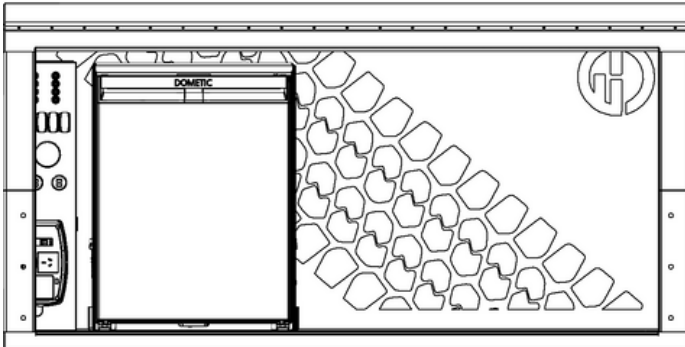

1675MM CANOPY FITOUT OPTIONS

PASSENGER SIDE OPTIONS

PASSENGER SIDE STANDARD:

ENERDRIVE ADVENTURER BOARD OR ENERDRIVE TRAVELLER OR ENERDRIVE EXPLORER
ENERDRIVE 200AH LITHIUM BATTERY (BEHIND FRIDGE)
80L DOMETIC NRX UPRIGHT OR 85L BUSHMAN UPRIGHT FRIDGE
3MM ALUMINIUM DIVIDER LENGTHWAYS
12V COMBINATION LIGHT ON DOOR

PASSENGER SIDE OPTION 1:

STANDARD OPTIONS PLUS
210W STANDARD PANTRY
ON 125KG LOCKING DRAWER SLIDES
610W X 810L X 300H SINGLE ECO DRAWER WITH BENCH
DRAWER IS ON 227KG LOCKING DRAWER SLIDES
BENCH IS ON 125KG LOCKING DRAWER SLIDES

1675MM CANOPY FITOUT OPTIONS

DRIVER SIDE OPTIONS

DRIVER SIDE STANDARD:

OPEN SPACE
12V COMBINATION LIGHT ON DOOR
OPTIONAL EXTRA: ADJUSTABLE SHELF

DRIVER SIDE OPTION 1:

STANDARD OPTIONS PLUS
2 720W X 770L X 300H SINGLE ECO DRAWERS
ON 227KG LOCKING DRAWER SLIDES

DRIVER SIDE OPTION 2:

STANDARD OPTIONS PLUS
1 720W X 770L X 300H SINGLE ECO DRAWERS
FRONT OF CANOPY
ON 227KG LOCKING DRAWER SLIDES

DRIVER SIDE OPTION 3:

STANDARD OPTIONS PLUS
1 720W X 770L X 300H SINGLE ECO DRAWERS
REAR OF CANOPY
ON 227KG LOCKING DRAWER SLIDES