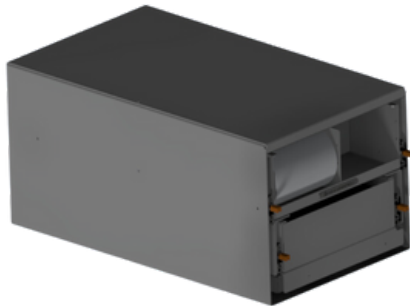

**SINGLE ECO DRAWER
WITH BENCH**

CANOPY KITCHEN