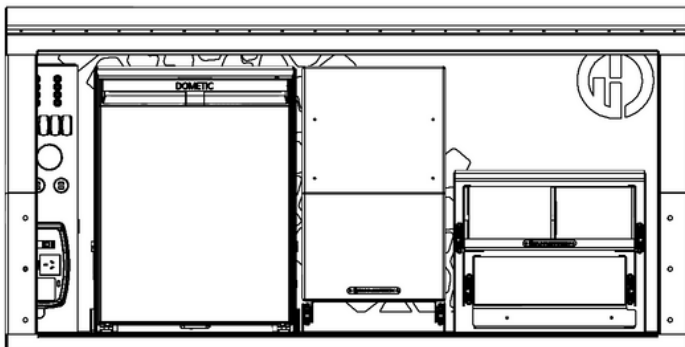

1675MM CANOPY FITOUT OPTIONS

PASSENGER SIDE OPTIONS

PASSENGER SIDE STANDARD:

ENERDRIVE ADVENTURER BOARD OR ENERDRIVE TRAVELLER OR ENERDRIVE EXPLORER
ENERDRIVE 200AH LITHIUM BATTERY (BEHIND FRIDGE)
80L DOMETIC NRX UPRIGHT OR 85L BUSHMAN UPRIGHT FRIDGE
3MM ALUMINIUM DIVIDER LENGTHWAYS
12V COMBINATION LIGHT ON DOOR

PASSENGER SIDE OPTION 1:

STANDARD OPTIONS PLUS
210W STANDARD PANTRY
ON 125KG LOCKING DRAWER SLIDES
610W X 810L X 300H SINGLE ECO DRAWER WITH BENCH
DRAWER IS ON 227KG LOCKING DRAWER SLIDES
BENCH IS ON 125KG LOCKING DRAWER SLIDES

PASSENGER SIDE OPTION 2:

STANDARD OPTIONS PLUS
210W PAPER TOWEL PANTRY
ON 125KG LOCKING DRAWER SLIDES
610W X 810L X 300H SINGLE ECO DRAWER WITH BENCH
DRAWER IS ON 227KG LOCKING DRAWER SLIDES
BENCH IS ON 125KG LOCKING DRAWER SLIDES

DRIVER SIDE OPTION 2:

STANDARD OPTIONS PLUS
1 720W X 770L X 300H SINGLE ECO DRAWERS
FRONT OF CANOPY
ON 227KG LOCKING DRAWER SLIDES

DRIVER SIDE OPTION 3:

STANDARD OPTIONS PLUS
1 720W X 770L X 300H SINGLE ECO DRAWERS
REAR OF CANOPY
ON 227KG LOCKING DRAWER SLIDES