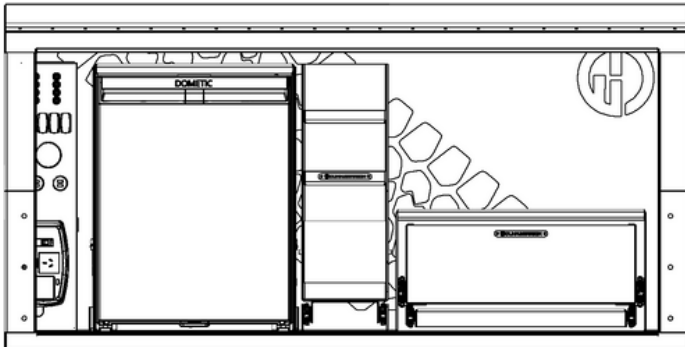

1675MM CANOPY FITOUT OPTIONS

PASSENGER SIDE OPTIONS

PASSENGER SIDE STANDARD:

ENERDRIVE ADVENTURER BOARD OR ENERDRIVE TRAVELLER OR ENERDRIVE EXPLORER
ENERDRIVE 200AH LITHIUM BATTERY (BEHIND FRIDGE)
80L DOMETIC NRX UPRIGHT OR 85L BUSHMAN UPRIGHT FRIDGE
3MM ALUMINIUM DIVIDER LENGTHWAYS
12V COMBINATION LIGHT ON DOOR

PASSENGER SIDE OPTION 1:

STANDARD OPTIONS PLUS
210W STANDARD PANTRY
ON 125KG LOCKING DRAWER SLIDES
610W X 810L X 300H SINGLE ECO DRAWER WITH BENCH
DRAWER IS ON 227KG LOCKING DRAWER SLIDES
BENCH IS ON 125KG LOCKING DRAWER SLIDES

1675MM CANOPY FITOUT OPTIONS

DRIVER SIDE OPTIONS

DRIVER SIDE STANDARD:

OPEN SPACE
12V COMBINATION LIGHT ON DOOR
OPTIONAL EXTRA: ADJUSTABLE SHELF

DRIVER SIDE OPTION 1:

STANDARD OPTIONS PLUS
2 720W X 770L X 300H SINGLE ECO DRAWERS
ON 227KG LOCKING DRAWER SLIDES

DRIVER SIDE OPTION 2:

STANDARD OPTIONS PLUS
1 720W X 770L X 300H SINGLE ECO DRAWERS
FRONT OF CANOPY
ON 227KG LOCKING DRAWER SLIDES

DRIVER SIDE OPTION 3:

STANDARD OPTIONS PLUS
1 720W X 770L X 300H SINGLE ECO DRAWERS
REAR OF CANOPY
ON 227KG LOCKING DRAWER SLIDES