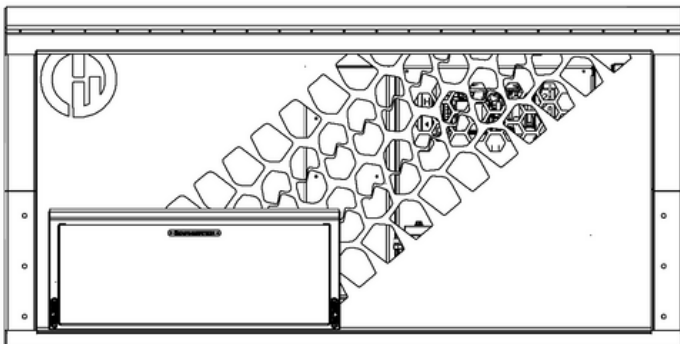

1675MM CANOPY FITOUT OPTIONS

DRIVER SIDE OPTIONS

DRIVER SIDE STANDARD:

OPEN SPACE
12V COMBINATION LIGHT ON DOOR
OPTIONAL EXTRA: ADJUSTABLE SHELF

DRIVER SIDE OPTION 1:

STANDARD OPTIONS PLUS
2 720W X 770L X 300H SINGLE ECO DRAWERS
ON 227KG LOCKING DRAWER SLIDES

DRIVER SIDE OPTION 2:

STANDARD OPTIONS PLUS
1 720W X 770L X 300H SINGLE ECO DRAWERS
FRONT OF CANOPY
ON 227KG LOCKING DRAWER SLIDES

DRIVER SIDE OPTION 3:

STANDARD OPTIONS PLUS
1 720W X 770L X 300H SINGLE ECO DRAWERS
REAR OF CANOPY
ON 227KG LOCKING DRAWER SLIDES