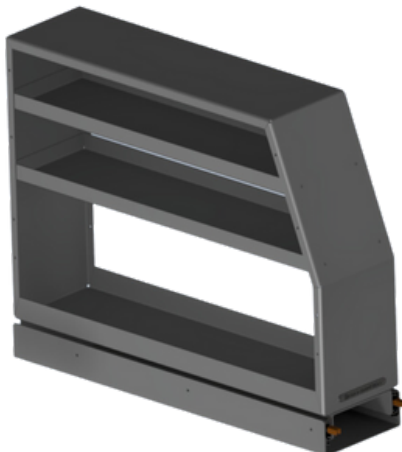

1675MM CANOPY FITOUT OPTIONS

PASSENGER SIDE OPTIONS

PASSENGER SIDE STANDARD:

ENERDRIVE ADVENTURER BOARD OR ENERDRIVE TRAVELLER OR ENERDRIVE EXPLORER
ENERDRIVE 200AH LITHIUM BATTERY (BEHIND FRIDGE)
80L DOMETIC NRX UPRIGHT OR 85L BUSHMAN UPRIGHT FRIDGE
3MM ALUMINIUM DIVIDER LENGTHWAYS
12V COMBINATION LIGHT ON DOOR

CANOPY ITEM IMAGE GLOSSARY

SINGLE ECO DRAWER

**SINGLE ECO DRAWER
WITH BENCH**

CANOPY KITCHEN

**PANTRY WITH PAPER
TOWEL HOLDER**

STANDARD PANTRY