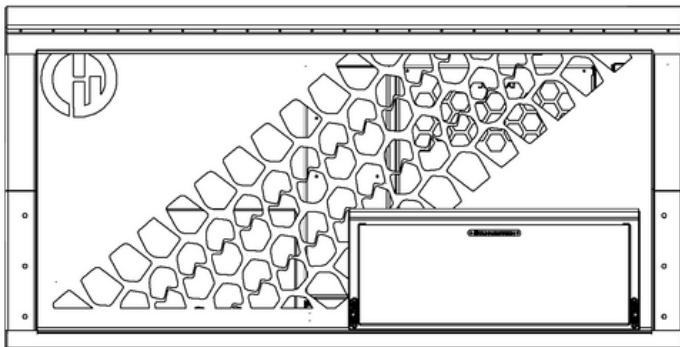

1675MM CANOPY FITOUT OPTIONS

DRIVER SIDE OPTIONS

DRIVER SIDE STANDARD:

OPEN SPACE
12V COMBINATION LIGHT ON DOOR
OPTIONAL EXTRA: ADJUSTABLE SHELF

DRIVER SIDE OPTION 1:

STANDARD OPTIONS PLUS
2 720W X 770L X 300H SINGLE ECO DRAWERS
ON 227KG LOCKING DRAWER SLIDES

DRIVER SIDE OPTION 2:

STANDARD OPTIONS PLUS
1 720W X 770L X 300H SINGLE ECO DRAWERS
FRONT OF CANOPY
ON 227KG LOCKING DRAWER SLIDES

DRIVER SIDE OPTION 3:

STANDARD OPTIONS PLUS
1 720W X 770L X 300H SINGLE ECO DRAWERS
REAR OF CANOPY
ON 227KG LOCKING DRAWER SLIDES