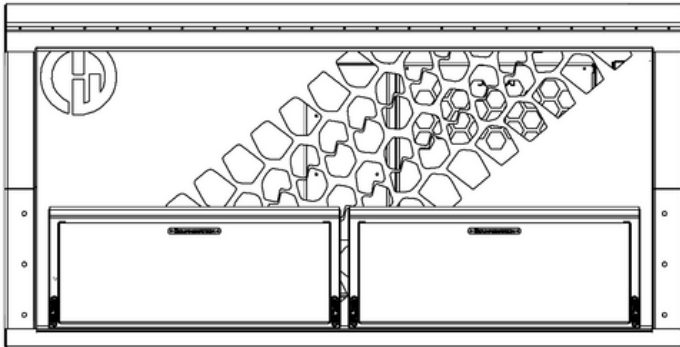

PASSENGER SIDE OPTION 3:

STANDARD OPTIONS PLUS
350W STANDARD PANTRY
ON 125KG LOCKING DRAWER SLIDES
CANOPY PULLOUT KITCHEN
DRAWER IS ON 227KG LOCKING DRAWER SLIDES
BENCH IS ON 125KG LOCKING DRAWER SLIDES

1675MM CANOPY FITOUT OPTIONS

DRIVER SIDE OPTIONS

DRIVER SIDE STANDARD:

OPEN SPACE
12V COMBINATION LIGHT ON DOOR
OPTIONAL EXTRA: ADJUSTABLE SHELF

DRIVER SIDE OPTION 1:

STANDARD OPTIONS PLUS
2 720W X 770L X 300H SINGLE ECO DRAWERS
ON 227KG LOCKING DRAWER SLIDES