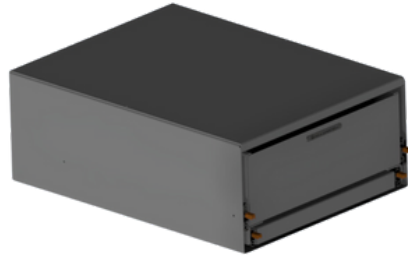

**SINGLE ECO DRAWER
WITH BENCH**

CANOPY KITCHEN