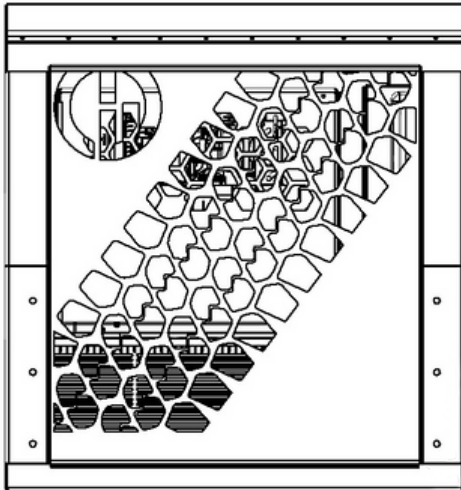

800MM CANOPY FITOUT OPTIONS

PASSENGER SIDE OPTIONS

PASSENGER SIDE STANDARD:

ENERDRIVE ADVENTURER OR ENERDRIVE TRAVELLER BOARD
OR ENERDRIVE EXPLORER
ENERDRIVE 100AH SLIMLINE LITHIUM BATTERY (BEHIND
FRIDGE)
80L DOMETIC NRX UPRIGHT OR 85L BUSHMAN UPRIGHT FRIDGE
12V COMBINATION LIGHT

DRIVER SIDE OPTIONS

DRIVER SIDE STANDARD:

OPEN SPACE
12V COMBINATION LIGHT
OPTIONAL EXTRA : CANOPY SHELF

DRIVER SIDE OPTION 1:

STANDARD OPTIONS PLUS
SINGLE ECO DRAWER
770MM LONG 580MM WIDE 220MM HIGH
ON 227KG LOCKING DRAWER SLIDES