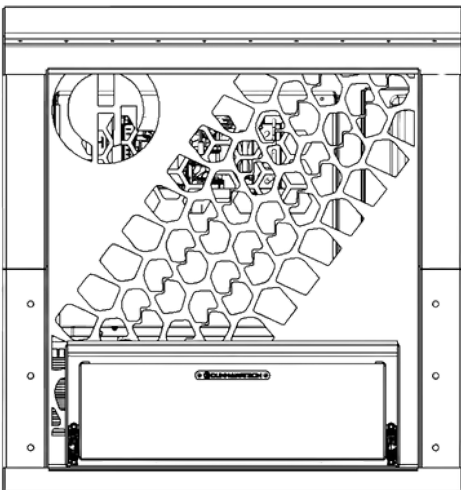

800MM CANOPY FITOUT OPTIONS

PASSENGER SIDE OPTIONS

PASSENGER SIDE STANDARD:

ENERDRIVE ADVENTURER OR ENERDRIVE TRAVELLER BOARD
OR ENERDRIVE EXPLORER
ENERDRIVE 100AH SLIMLINE LITHIUM BATTERY (BEHIND
FRIDGE)
80L DOMETIC NRX UPRIGHT OR 85L BUSHMAN UPRIGHT FRIDGE
12V COMBINATION LIGHT

DRIVER SIDE OPTIONS

DRIVER SIDE STANDARD:

OPEN SPACE
12V COMBINATION LIGHT
OPTIONAL EXTRA : CANOPY SHELF

DRIVER SIDE OPTION 1:

STANDARD OPTIONS PLUS
SINGLE ECO DRAWER
770MM LONG 580MM WIDE 220MM HIGH
ON 227KG LOCKING DRAWER SLIDES