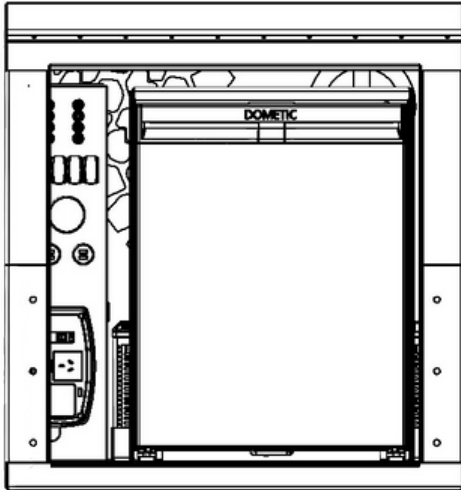

800MM CANOPY FITOUT OPTIONS

PASSENGER SIDE OPTIONS

PASSENGER SIDE STANDARD:

ENERDRIVE ADVENTURER OR ENERDRIVE TRAVELLER BOARD
OR ENERDRIVE EXPLORER
ENERDRIVE 100AH SLIMLINE LITHIUM BATTERY (BEHIND
FRIDGE)
80L DOMETIC NRX UPRIGHT OR 85L BUSHMAN UPRIGHT FRIDGE
12V COMBINATION LIGHT

DRIVER SIDE OPTIONS

DRIVER SIDE STANDARD:

OPEN SPACE
12V COMBINATION LIGHT
OPTIONAL EXTRA : CANOPY SHELF

DRIVER SIDE OPTION 1:

STANDARD OPTIONS PLUS
SINGLE ECO DRAWER
770MM LONG 580MM WIDE 220MM HIGH
ON 227KG LOCKING DRAWER SLIDES