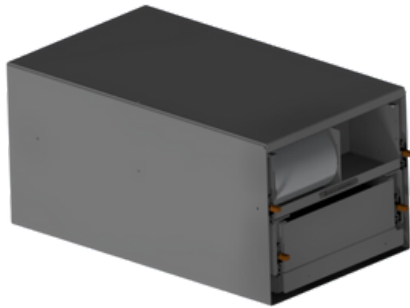

**SINGLE ECO DRAWER
WITH BENCH**

CANOPY KITCHEN