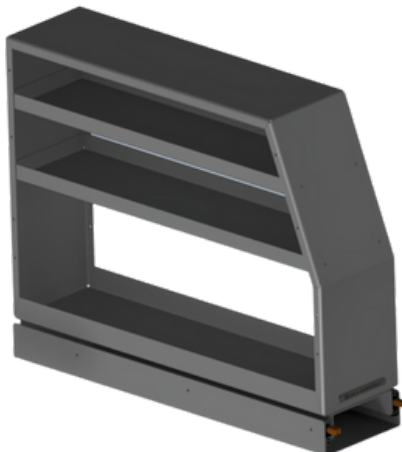

800MM CANOPY FITOUT OPTIONS

PASSENGER SIDE OPTIONS

PASSENGER SIDE STANDARD:

ENERDRIVE ADVENTURER OR ENERDRIVE TRAVELLER BOARD
OR ENERDRIVE EXPLORER
ENERDRIVE 100AH SLIMLINE LITHIUM BATTERY (BEHIND
FRIDGE)
80L DOMETIC NRX UPRIGHT OR 85L BUSHMAN UPRIGHT FRIDGE
12V COMBINATION LIGHT

DRIVER SIDE OPTIONS

DRIVER SIDE STANDARD:

OPEN SPACE
12V COMBINATION LIGHT
OPTIONAL EXTRA : CANOPY SHELF

DRIVER SIDE OPTION 1:

STANDARD OPTIONS PLUS
SINGLE ECO DRAWER
770MM LONG 580MM WIDE 220MM HIGH
ON 227KG LOCKING DRAWER SLIDES

CANOPY ITEM IMAGE GLOSSARY

SINGLE ECO DRAWER

**SINGLE ECO DRAWER
WITH BENCH**

CANOPY KITCHEN

**PANTRY WITH PAPER
TOWEL HOLDER**

STANDARD PANTRY